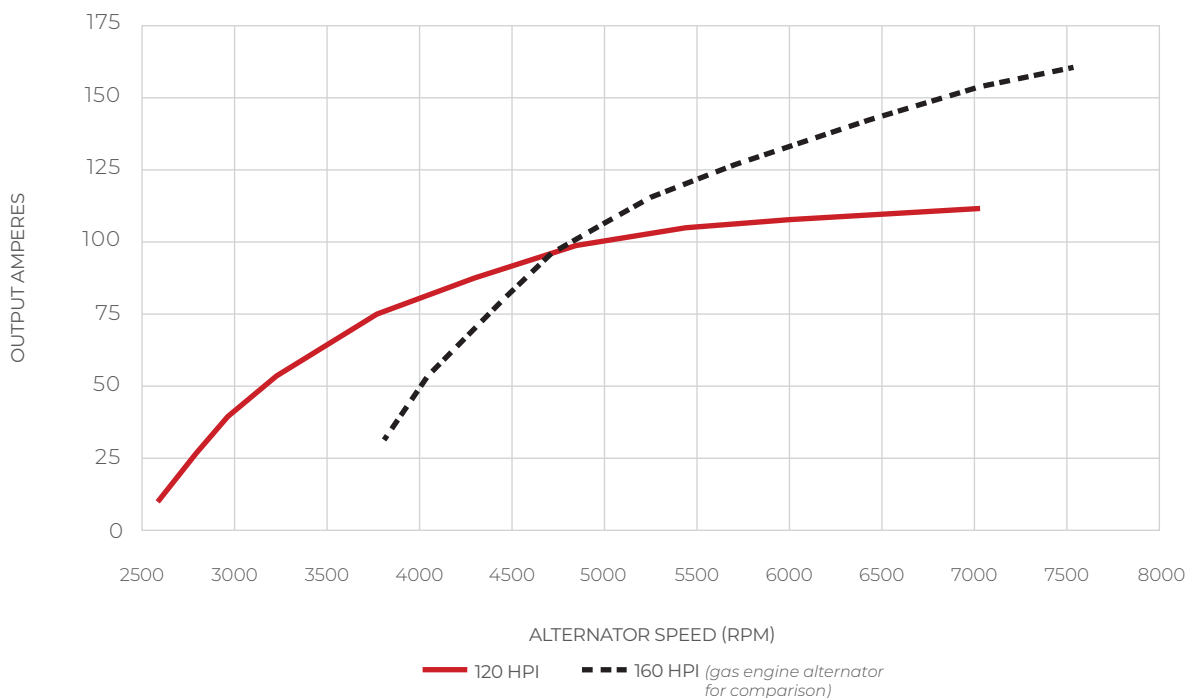

Testing completed under ambient conditions, with stator temperature stabilized.

last updated 12.15.22